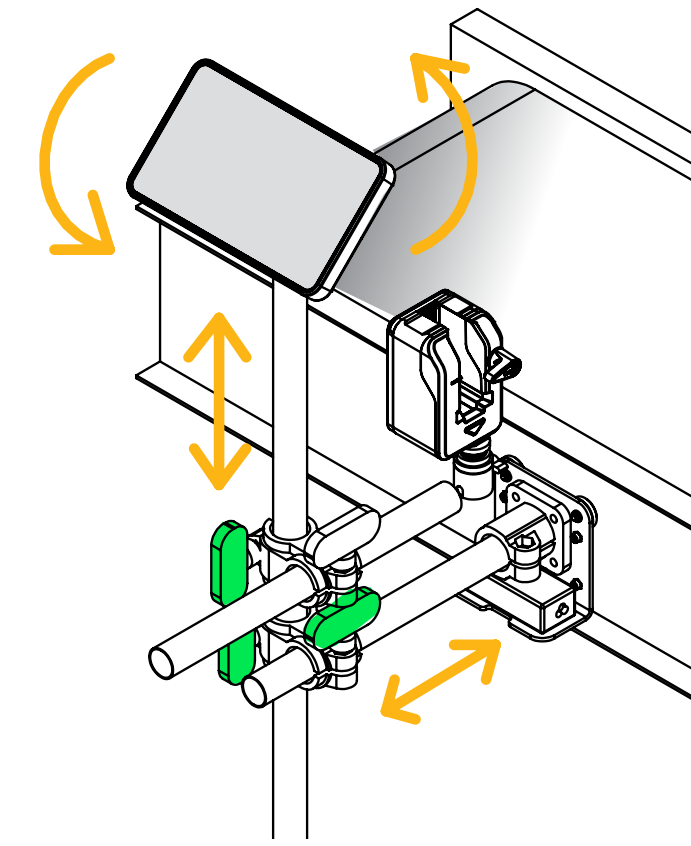

Welcome to **REDIMARK** TC12 Quick Set-up Guide

1

2

3

4

5

6

REAR MOUNT INSTALL

Ø 5.5mm
(7/32")

74.6 x 43mm
(2.9" x 1.7")

FRONT MOUNT INSTALL

TAPPED M4x0.7

74.6 x 43mm
(2.9" x 1.7")

Remember to login to your Redimark account
Visit redimark.com

Check out our Redimark App
Visit iTunes and Google Play

For ideas on many other mounting
configurations, visit redimark.com/support

redimark