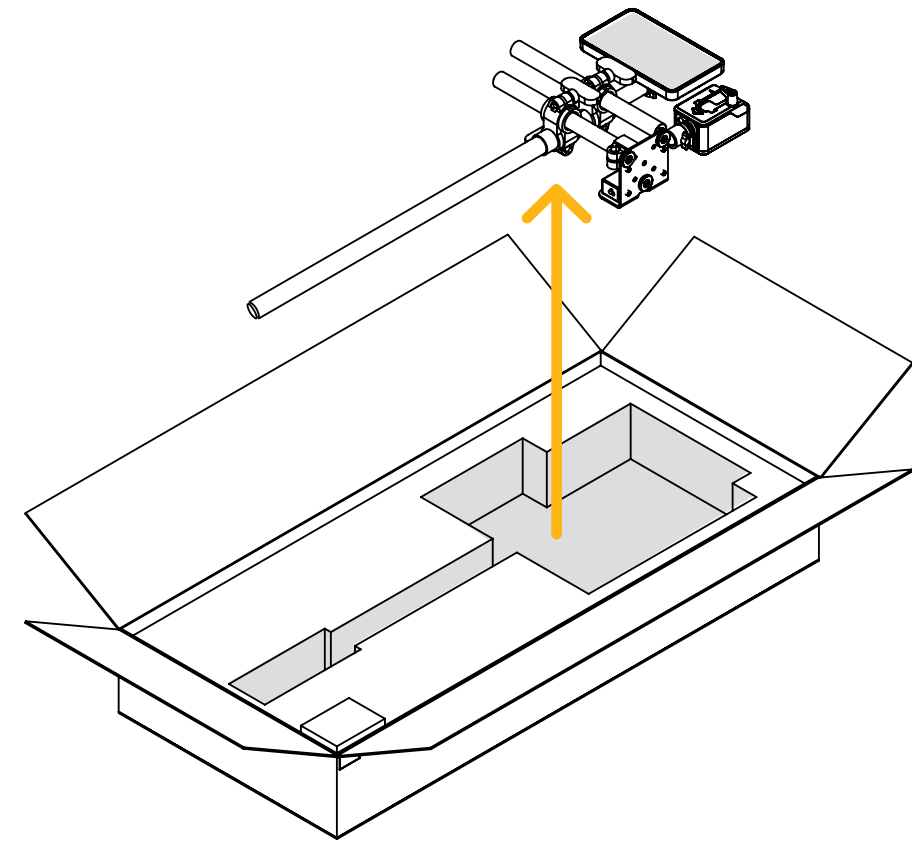

# Welcome to **REDIMARK** TC12 Quick Set-up Guide

1

2

3

4

5

6

## REAR MOUNT INSTALL

Ø 5.5mm  
(7/32")

74.6 x 43mm  
(2.9" x 1.7")

## FRONT MOUNT INSTALL

TAPPED M4x0.7

74.6 x 43mm  
(2.9" x 1.7")

Remember to login to your Redimark account  
Visit [redimark.com](http://redimark.com)

Check out our Redimark App  
Visit iTunes and Google Play