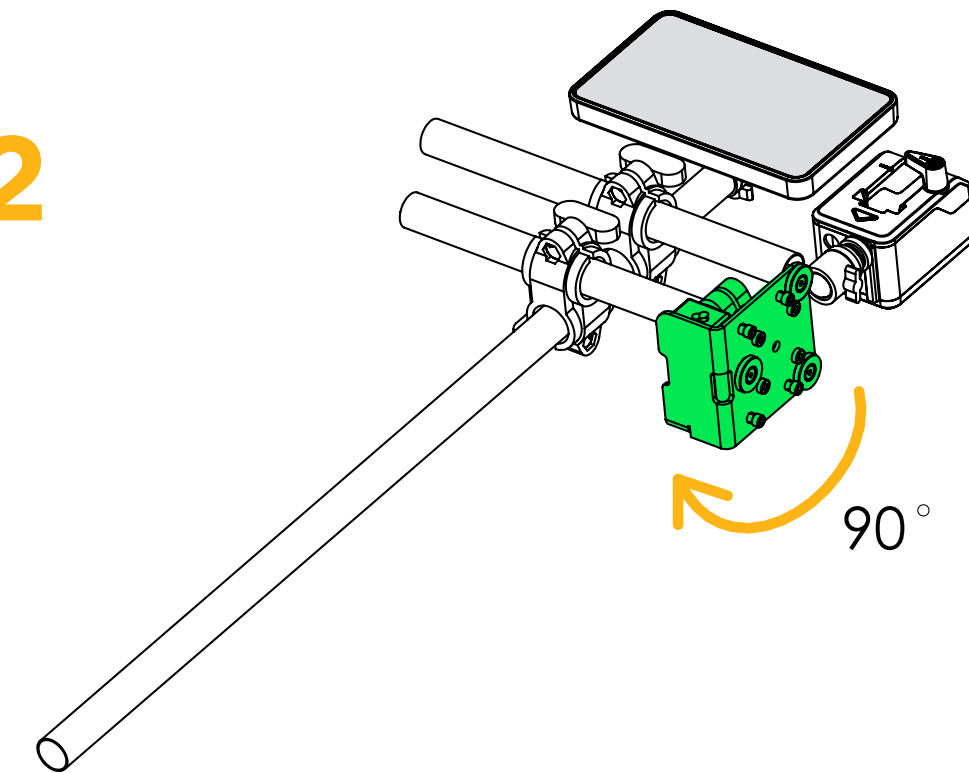

Welcome to **REDIMARK** TC12 Quick Set-up Guide

1

2

3

4

5

6

REAR MOUNT INSTALL

Ø 5.5mm
(7/32")

74.6 x 43mm
(2.9" x 1.7")

FRONT MOUNT INSTALL

TAPPED M4x0.7

74.6 x 43mm
(2.9" x 1.7")

Remember to login to your Redimark account
Visit redimark.com

Check out our Redimark App
Visit iTunes and Google Play

For ideas on many other mounting
configurations, visit redimark.com/support

redimark