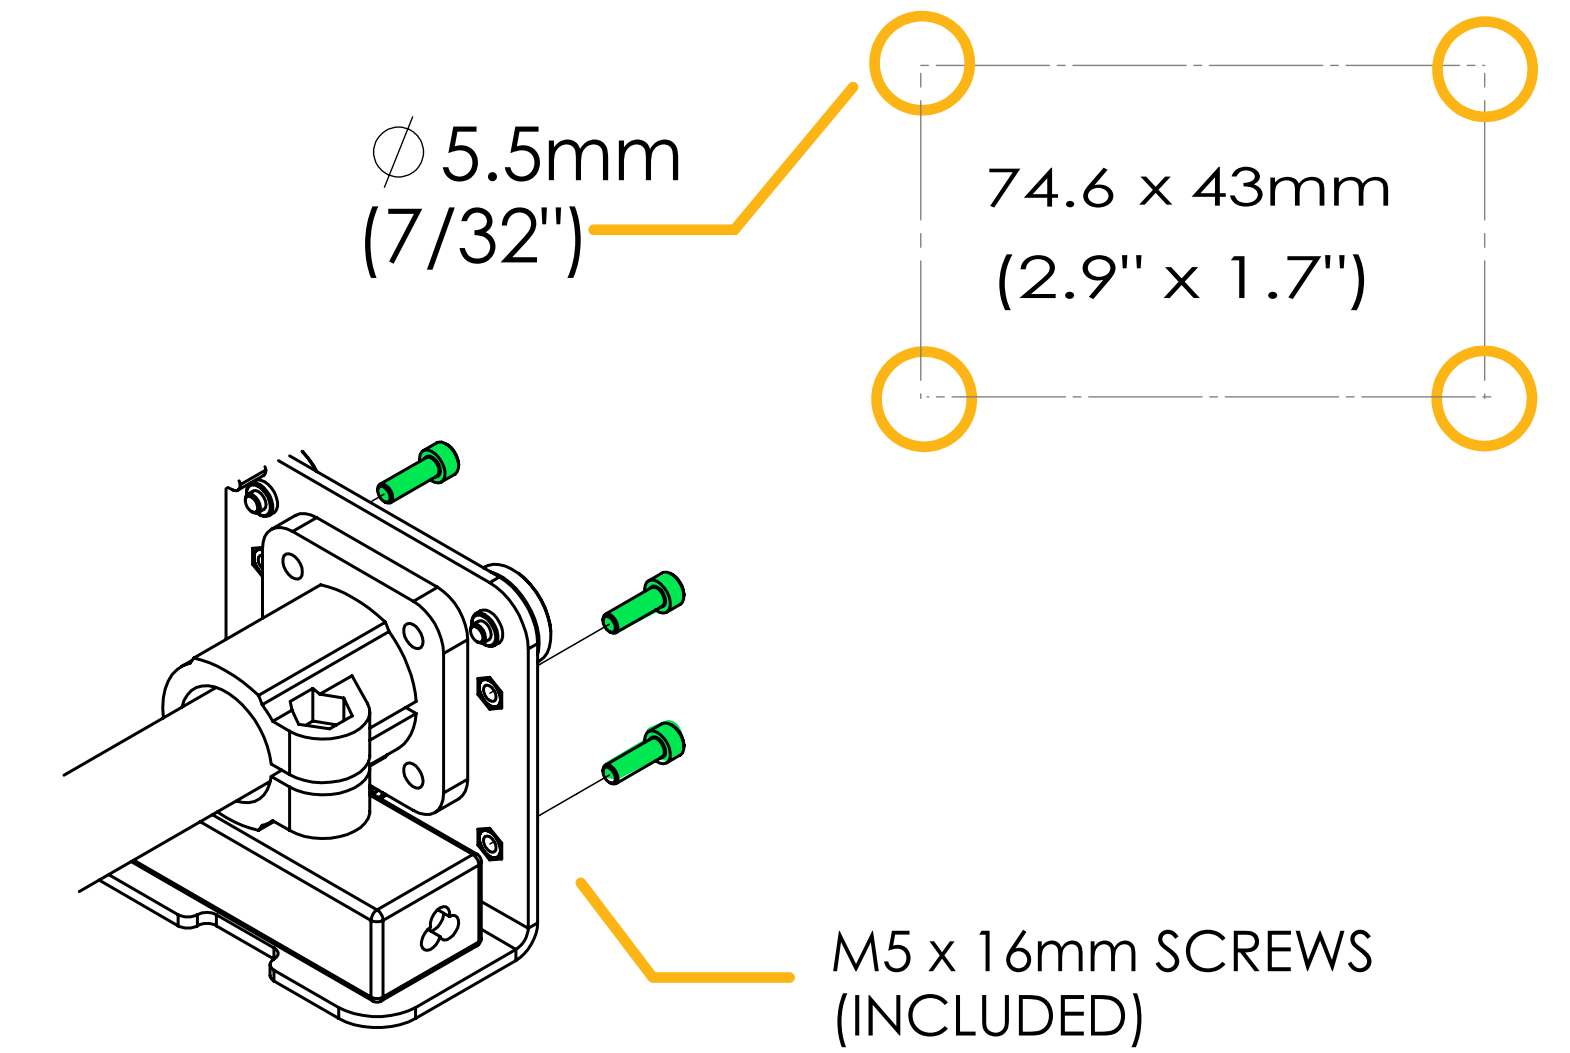

## REAR MOUNT INSTALL

Ø 5.5mm  
(7/32")

74.6 x 43mm  
(2.9" x 1.7")

## FRONT MOUNT INSTALL

TAPPED M4x0.7

74.6 x 43mm  
(2.9" x 1.7")

Remember to login to your Redimark account  
Visit [redimark.com](http://redimark.com)

Check out our Redimark App  
Visit iTunes and Google Play