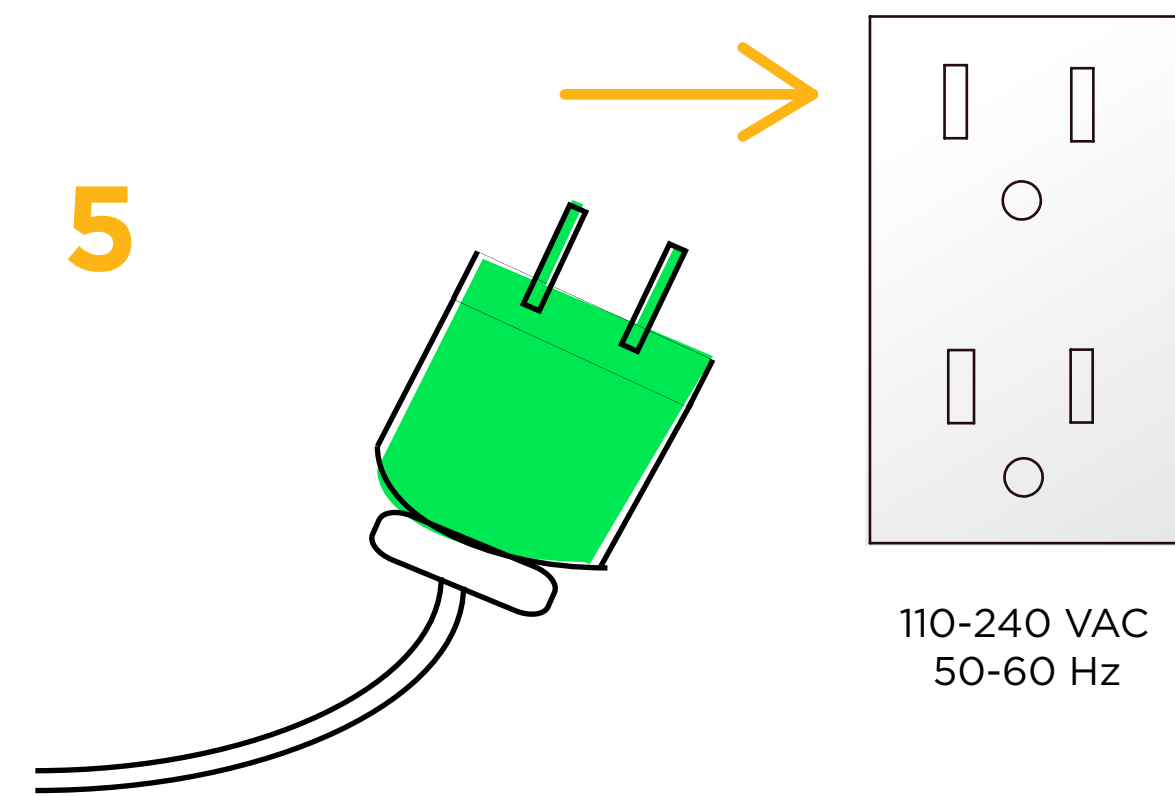

Welcome to **REDIMARK** TC12 Quick Set-up Guide

1

2

3

4

5

6

REAR MOUNT INSTALL

Ø 5.5mm
(7/32")

74.6 x 43mm
(2.9" x 1.7")

FRONT MOUNT INSTALL

TAPPED M4x0.7

74.6 x 43mm
(2.9" x 1.7")

Remember to login to your Redimark account
Visit redimark.com

Check out our Redimark App
Visit iTunes and Google Play

For ideas on many other mounting
configurations, visit redimark.com/support

redimark