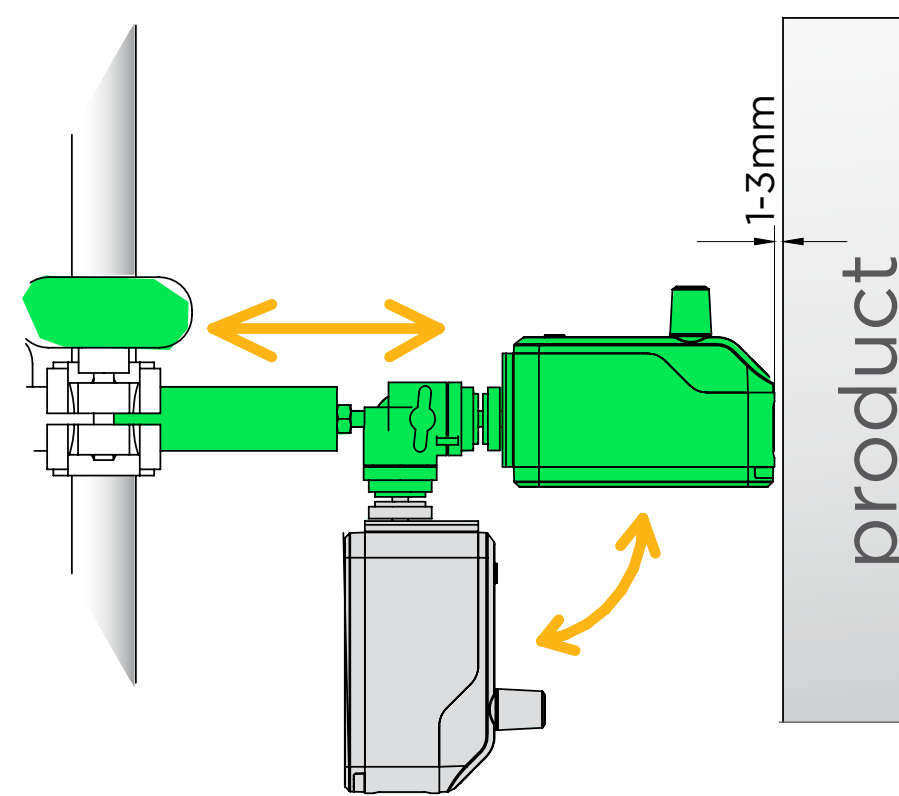

Welcome to **REDIMARK** TC12 Quick Set-up Guide

1

2

3

4

5

6

REAR MOUNT INSTALL

Ø 5.5mm
(7/32")

74.6 x 43mm
(2.9" x 1.7")

FRONT MOUNT INSTALL

TAPPED M4x0.7

74.6 x 43mm
(2.9" x 1.7")

Remember to login to your Redimark account
Visit redimark.com

Check out our Redimark App
Visit iTunes and Google Play

For ideas on many other mounting
configurations, visit redimark.com/support

redimark