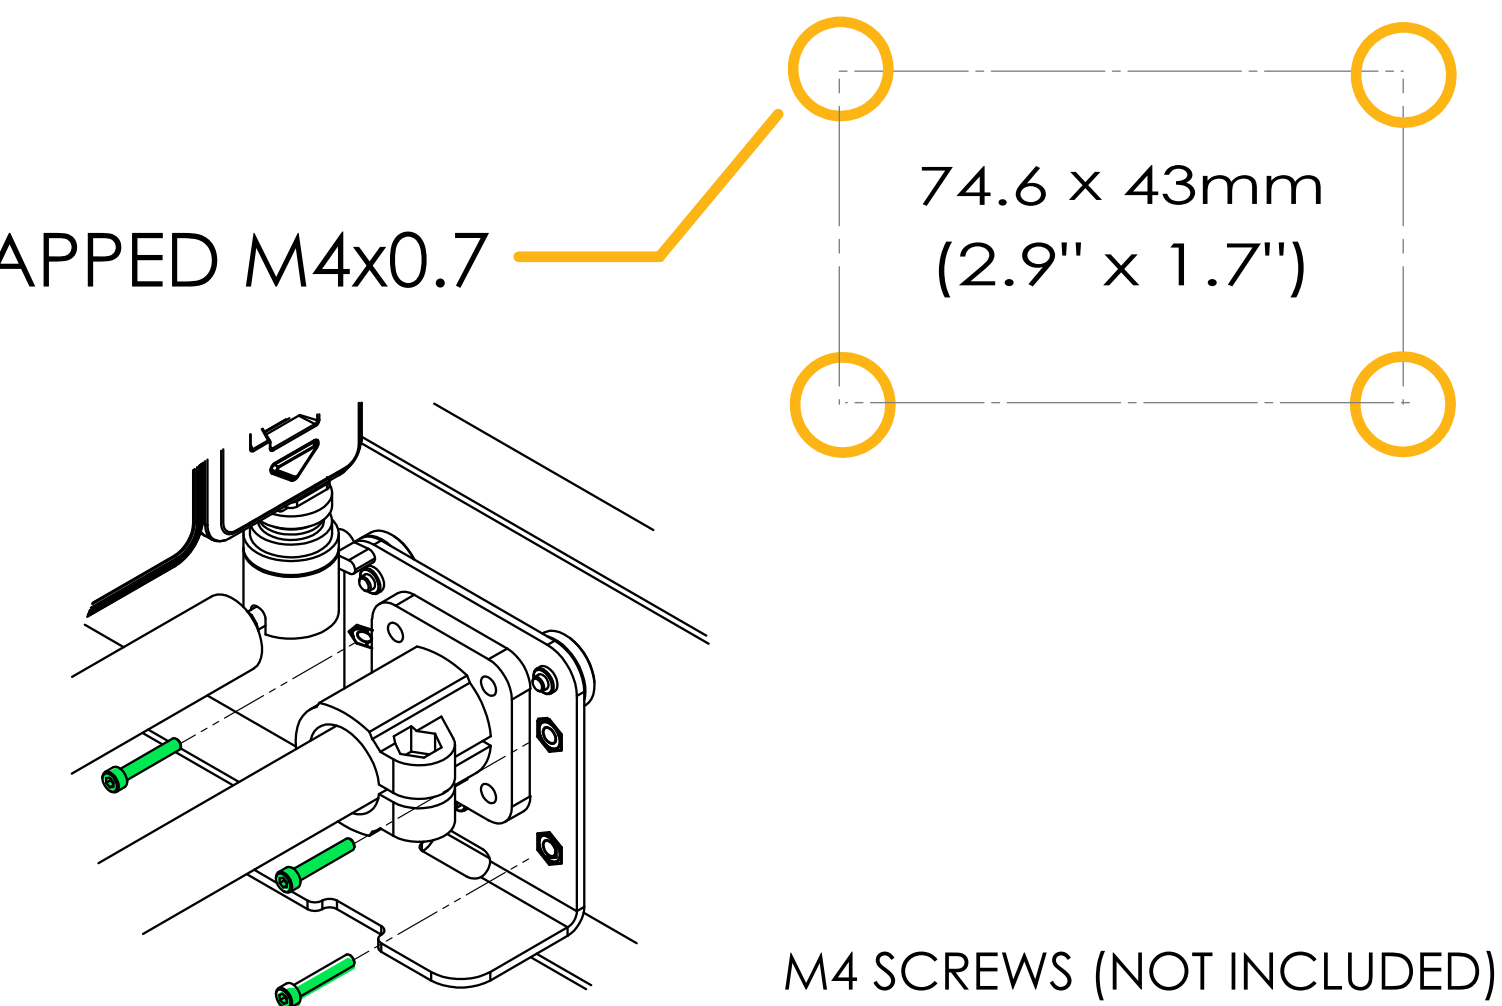

## REAR MOUNT INSTALL

Ø 5.5mm  
(7/32")

74.6 x 43mm  
(2.9" x 1.7")

## FRONT MOUNT INSTALL

TAPPED M4x0.7

74.6 x 43mm  
(2.9" x 1.7")

Remember to login to your Redimark account  
Visit [redimark.com](http://redimark.com)

Check out our Redimark App  
Visit iTunes and Google Play