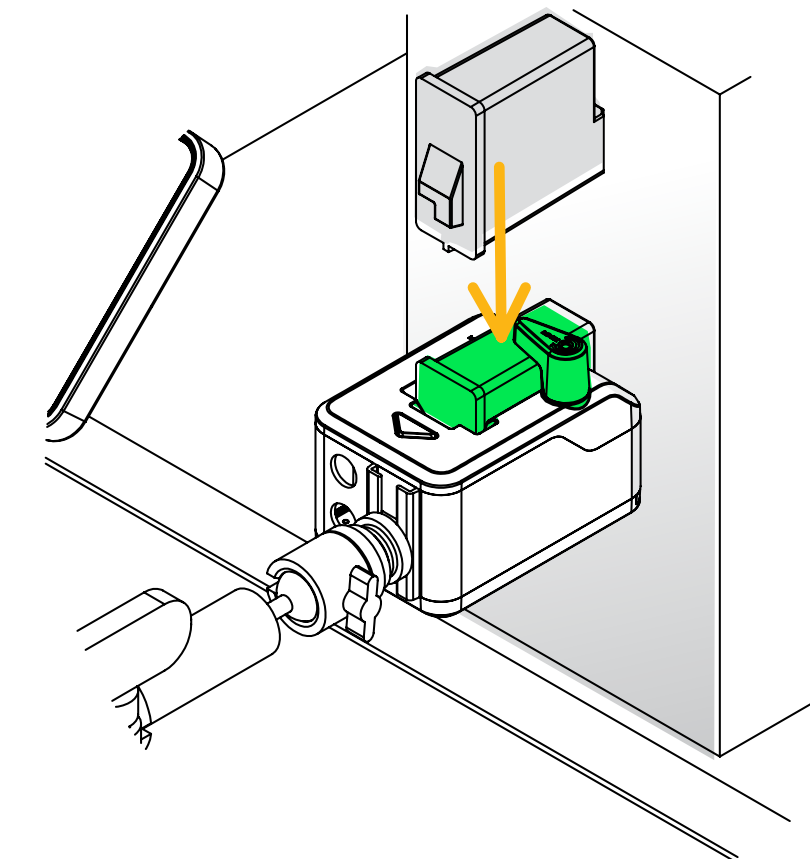

## REAR MOUNT INSTALL

Ø 5.5mm  
(7/32")

74.6 x 43mm  
(2.9" x 1.7")

## FRONT MOUNT INSTALL

TAPPED M4x0.7

74.6 x 43mm  
(2.9" x 1.7")

Remember to login to your Redimark account  
Visit [redimark.com](http://redimark.com)

Check out our Redimark App  
Visit iTunes and Google Play