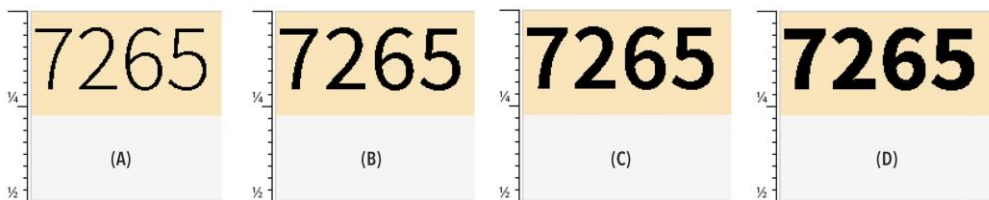

SR = Short Run Cartridge, XL = XL Production Cartridge

Double Line Best Before + Month/Day/Year 1/8" (3mm) per Line – Total Height 1/4" (6mm)

Print Style	(A) Light Font	(B) Regular Font	(C) Semi Bold Font	(D) Bold Font
SR Cartridge	409,887 Codes	237,690 Codes	165,622 Codes	142,186 Codes
XL Cartridge	522,960 Codes	303,260 Codes	211,312 Codes	181,411 Codes

SR = Short Run Cartridge, XL = XL Production Cartridge

TC12 Ink Consumption

Sample Codes

Single Line Year + Julian Code – 1/4" (6mm) Character Height

Print Style	(A) Light Font	(B) Regular Font	(C) Semi Bold Font	(D) Bold Font
SR Cartridge	557,478 Codes	363,820 Codes	267,736 Codes	225,372 Codes
XL Cartridge	711,267 Codes	464,185 Codes	341,595 Codes	287,545 Codes

Double Line Best Before + Month/Day/Year 1/4" (6mm) per Line – Total 1/2" (12mm)

Print Style	(A) Light Font	(B) Regular Font	(C) Semi Bold Font	(D) Bold Font
SR Cartridge	111,670 Codes	71,873 Codes	54,245 Codes	44,879 Codes
XL Cartridge	142,476 Codes	91,701 Codes	69,210 Codes	57,529 Codes

SR = Short Run Cartridge, XL = XL Production Cartridge

Single Line Year + Julian Code 1/2" (12mm) Character Height

Print Style	(A) Light Font	(B) Regular Font	(C) Semi Bold Font	(D) Bold Font
SR Cartridge	151,005 Codes	89,864 Codes	67,786 Codes	55,111 Codes
XL Cartridge	192,659 Codes	114,653 Codes	86,484 Codes	70,313 Codes