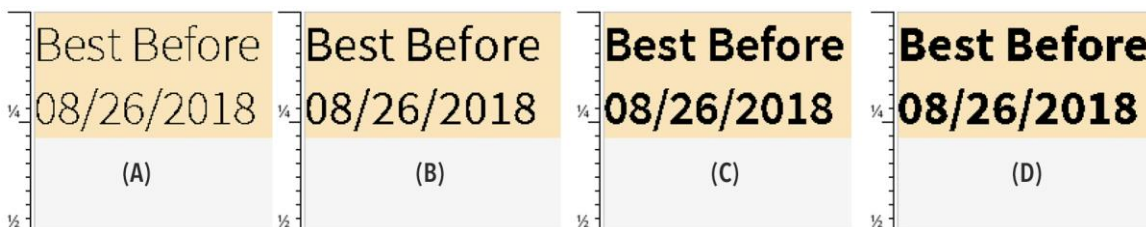

TC12 Ink Consumption

Ink Usage Estimate Based on Common Codes

How many codes will I get out of my cartridge? That's a good question and we hear that a lot! If you already own a Redimark TC12, the coder will tell you the quantity of codes it is capable of printing on the main screen. If you are looking to purchase a TC12 coder, this ink consumption guide should help provide you an approximate print count per cartridge based on some common use date codes and sizes.

Sample Codes

Single Line Year + Julian Code – 1/8" (3mm) Character Height

Print Style	(A) Light Font	(B) Regular Font	(C) Semi Bold Font	(D) Bold Font
SR Cartridge	2,064,292 Codes	1,235,888 Codes	790,214 Codes	711,291 Codes
XL Cartridge	2,633,748 Codes	1,576,821 Codes	1,008,204 Codes	907,509 Codes

SR = Short Run Cartridge, XL = XL Production Cartridge

Double Line Best Before + Month/Day/Year 1/8" (3mm) per Line – Total Height 1/4" (6mm)

Print Style	(A) Light Font	(B) Regular Font	(C) Semi Bold Font	(D) Bold Font
SR Cartridge	409,887 Codes	237,690 Codes	165,622 Codes	142,186 Codes
XL Cartridge	522,960 Codes	303,260 Codes	211,312 Codes	181,411 Codes