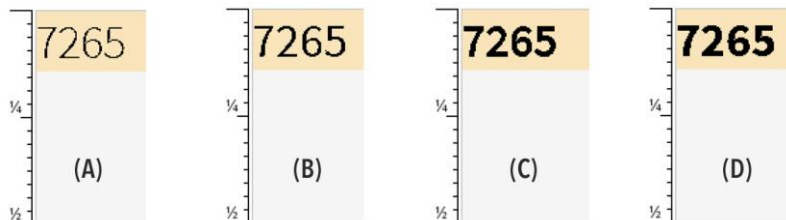

TC12 Ink Consumption

Ink Usage Estimate Based on Common Codes

How many codes will I get out of my cartridge? That's a good question and we hear that a lot! If you already own a Redimark TC12, the coder will tell you the quantity of codes it is capable of printing on the main screen. If you are looking to purchase a TC12 coder, this ink consumption guide should help provide you an approximate print count per cartridge based on some common use date codes and sizes.

Sample Codes

Single Line Year + Julian Code – 1/8" (3mm) Character Height

Print Style	(A) Light Font	(B) Regular Font	(C) Semi Bold Font	(D) Bold Font
SR Cartridge	2,064,292 Codes	1,235,888 Codes	790,214 Codes	711,291 Codes
XL Cartridge	2,633,748 Codes	1,576,821 Codes	1,008,204 Codes	907,509 Codes

SR = Short Run Cartridge, XL = XL Production Cartridge

Double Line Best Before + Month/Day/Year 1/8" (3mm) per Line – Total Height 1/4" (6mm)

Print Style	(A) Light Font	(B) Regular Font	(C) Semi Bold Font	(D) Bold Font
SR Cartridge	409,887 Codes	237,690 Codes	165,622 Codes	142,186 Codes
XL Cartridge	522,960 Codes	303,260 Codes	211,312 Codes	181,411 Codes

SR = Short Run Cartridge, XL = XL Production Cartridge

TC12 Ink Consumption

Sample Codes

Single Line Year + Julian Code – 1/4" (6mm) Character Height

Print Style	(A) Light Font	(B) Regular Font	(C) Semi Bold Font	(D) Bold Font
SR Cartridge	557,478 Codes	363,820 Codes	267,736 Codes	225,372 Codes
XL Cartridge	711,267 Codes	464,185 Codes	341,595 Codes	287,545 Codes