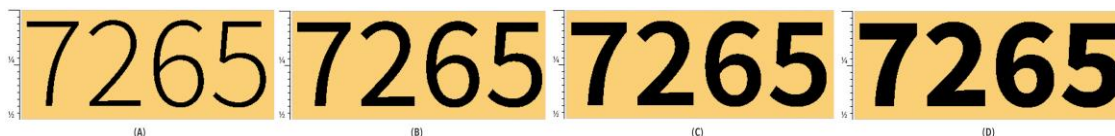

SR = Short Run Cartridge, XL = XL Production Cartridge

Double Line Best Before + Month/Day/Year 1/8" (3mm) per Line – Total Height 1/4" (6mm)

Print Style	(A) Light Font	(B) Regular Font	(C) Semi Bold Font	(D) Bold Font
SR Cartridge	409,887 Codes	237,690 Codes	165,622 Codes	142,186 Codes
XL Cartridge	522,960 Codes	303,260 Codes	211,312 Codes	181,411 Codes

SR = Short Run Cartridge, XL = XL Production Cartridge

TC12 Ink Consumption

Sample Codes

Single Line Year + Julian Code – 1/4" (6mm) Character Height

Print Style	(A) Light Font	(B) Regular Font	(C) Semi Bold Font	(D) Bold Font
SR Cartridge	557,478 Codes	363,820 Codes	267,736 Codes	225,372 Codes
XL Cartridge	711,267 Codes	464,185 Codes	341,595 Codes	287,545 Codes

Double Line Best Before + Month/Day/Year 1/4" (6mm) per Line – Total 1/2" (12mm)

Print Style	(A) Light Font	(B) Regular Font	(C) Semi Bold Font	(D) Bold Font
SR Cartridge	111,670 Codes	71,873 Codes	54,245 Codes	44,879 Codes
XL Cartridge	142,476 Codes	91,701 Codes	69,210 Codes	57,529 Codes

SR = Short Run Cartridge, XL = XL Production Cartridge

Single Line Year + Julian Code 1/2" (12mm) Character Height

Print Style	(A) Light Font	(B) Regular Font	(C) Semi Bold Font	(D) Bold Font
SR Cartridge	151,005 Codes	89,864 Codes	67,786 Codes	55,111 Codes
XL Cartridge	192,659 Codes	114,653 Codes	86,484 Codes	70,313 Codes