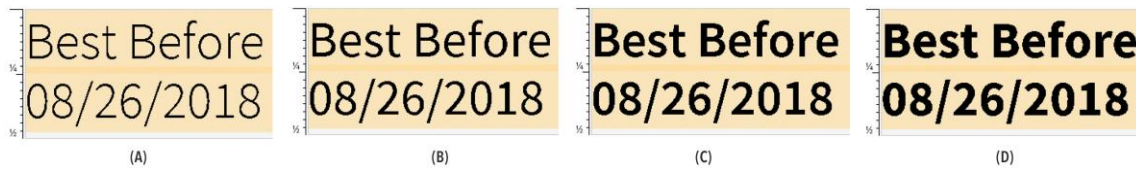

SR = Short Run Cartridge, XL = XL Production Cartridge

Double Line Best Before + Month/Day/Year 1/8" (3mm) per Line – Total Height 1/4" (6mm)

Print Style	(A) Light Font	(B) Regular Font	(C) Semi Bold Font	(D) Bold Font
SR Cartridge	409,887 Codes	237,690 Codes	165,622 Codes	142,186 Codes
XL Cartridge	522,960 Codes	303,260 Codes	211,312 Codes	181,411 Codes

SR = Short Run Cartridge, XL = XL Production Cartridge

TC12 Ink Consumption

Sample Codes

Single Line Year + Julian Code – 1/4" (6mm) Character Height

Print Style	(A) Light Font	(B) Regular Font	(C) Semi Bold Font	(D) Bold Font
SR Cartridge	557,478 Codes	363,820 Codes	267,736 Codes	225,372 Codes
XL Cartridge	711,267 Codes	464,185 Codes	341,595 Codes	287,545 Codes

Double Line Best Before + Month/Day/Year 1/4" (6mm) per Line – Total 1/2" (12mm)

Print Style	(A) Light Font	(B) Regular Font	(C) Semi Bold Font	(D) Bold Font
SR Cartridge	111,670 Codes	71,873 Codes	54,245 Codes	44,879 Codes
XL Cartridge	142,476 Codes	91,701 Codes	69,210 Codes	57,529 Codes